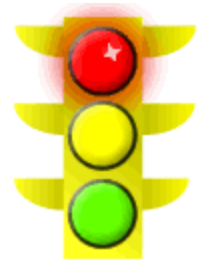

TRAFFIC SYSTEMS LLC

Makes traffic signal priority work better than ever!

THE SONEM2000 uses sound instead of light

Home
About
Features
Contact
Specs

Simple to Deploy

Hassle Free

Lower Cost

Install it. Tweak it and you're done.

No lenses to clean

No costly vehicle retrofitting

The SONEM 2000 has changed signal priority for good. The system's detector detects the siren of an oncoming emergency vehicle and then---

- Determines the direction of the approaching vehicle
- Notifies the traffic controller of a request for priority
- Clears the priority request once the vehicle has passed through the intersection