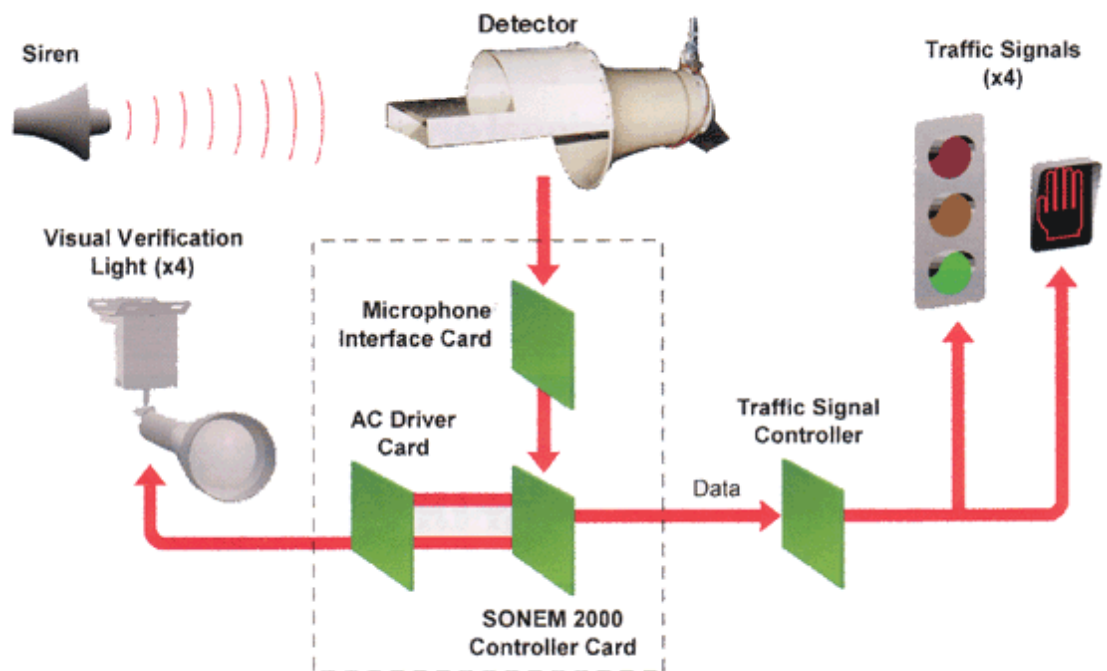

## THE SONEM2000 uses sound instead of light

Home  
About  
Features  
Contact  
Specs

**Simple to Deploy**

**Hassle Free**

**Lower Cost**

Install it. Tweak it and you're done.

No lenses to clean

No costly vehicle retrofitting

The SONEM 2000 has changed signal priority for good. The system's detector detects the siren of an oncoming emergency vehicle and then---

- Determines the direction of the approaching vehicle
- Notifies the traffic controller of a request for priority
- Clears the priority request once the vehicle has passed through the intersection

The SONEM 2000 gives emergency vehicle operators the ability to pass *quickly* and *safely* through controlled traffic intersections.

**Download this page for better printing as a PDF**